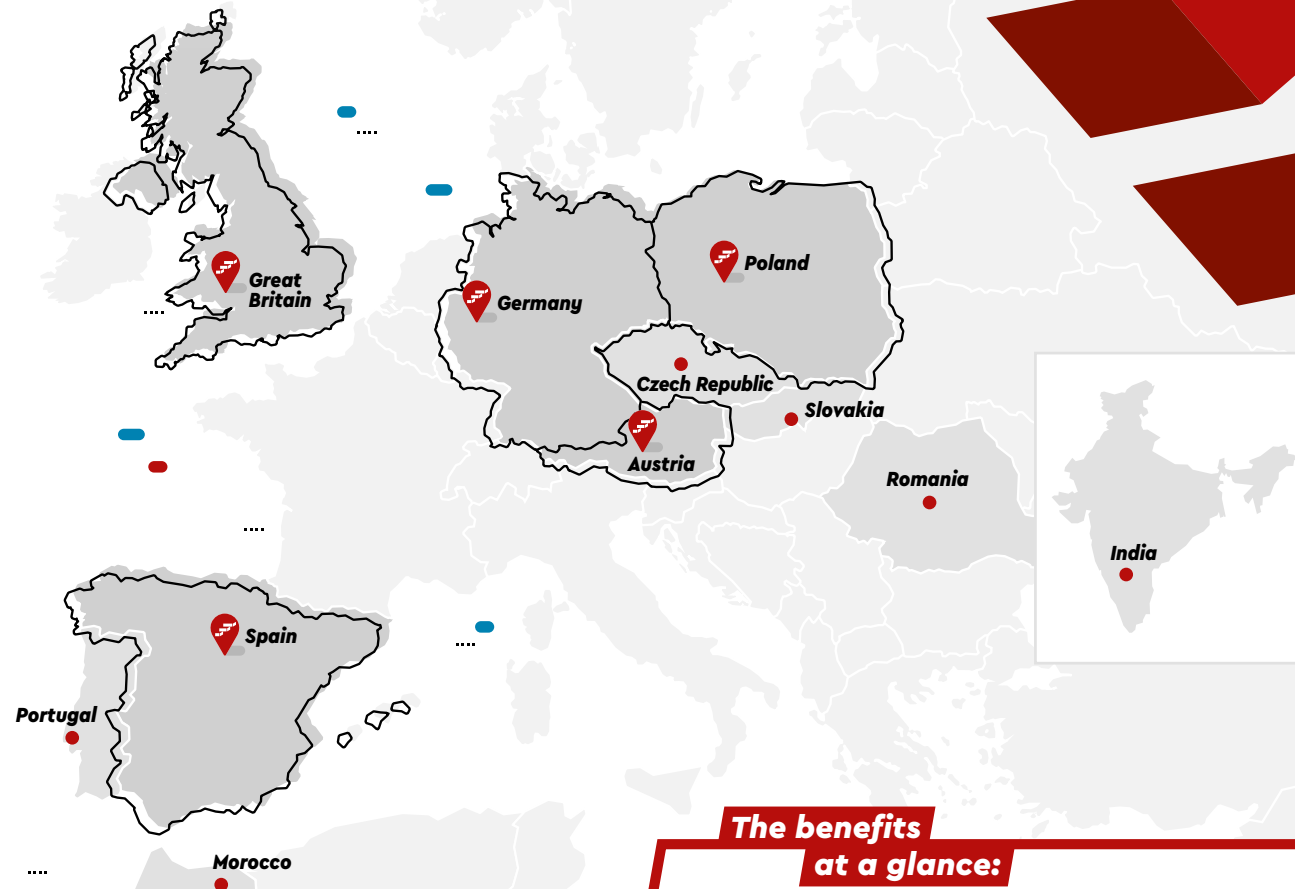

Put your trust in our many years of expertise

German-quality Best-Cost Country solutions

Fast, flexible and efficient plus a local personal contact at all times – that's how our customers have come to know us. However, FERCHAU's DNA also includes customer-orientated BCC solutions enshrined in works and service contracts based on reliability, expertise and quality. We complement our knowledge, expertise and capacities in project groups and engineering offices through our own near- and offshore sites in conjunction with a strong BCC network at attractive terms and conditions for our customers.

FERCHAU-Quality BCC Projects

- **DIN EN ISO 9001** processes
- **DIN EN ISO 27001** quality standards
- Compliance with the Code of Conduct
- Compliance
- Central Quality Centre monitoring compliance with international standards

FERCHAU
BCC Site ●

The benefits at a glance:

- » Lower project costs
- » FERCHAU quality standards
- » BCC involvement
- » Increased capacities
- » Over 15 years of experience in BCC operations